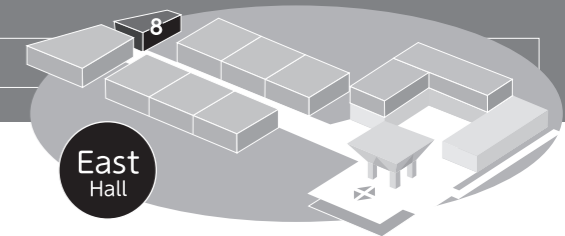

- Industrial Robot Zone (IR)
- Service Robot Zone (SR)
- Lounge

**"The 9th ROBOT AWARD" Joint Exhibition**  
 Venue East 7 Hall  
 "The 9th ROBOT AWARD" -winning robots in industrial and service fields will be jointly exhibited.  
 KEIRIN  
 This award project is supported by KEIRIN (bicycle racing).

**World Robot Summit Special Area**  
 Venue East 7 Hall  
 Organizer Ministry of Economy, Trade and Industry / New Energy and Industrial Technology Development Organization (NEDO)  
 As progressing report for WRS2020 AICHI / WRS2020 FUKUSHIMA, demonstration will be held by participating teams of World Robot Challenge. Also, visitors are able to experience demonstrations.

East 7 Hall

Dining Area (Food Track)

Various kinds of foods including local foods are available! Please take this opportunity.  
 \*Big Sight Card cannot be used.

- Buckwheat Noodles
- Hawaiian Food
- Hot Dog
- Rice ball / Donburi
- Kebab
- Fried Noodles
- Pork Cutlet Rice Bowl
- Wheat Noodles