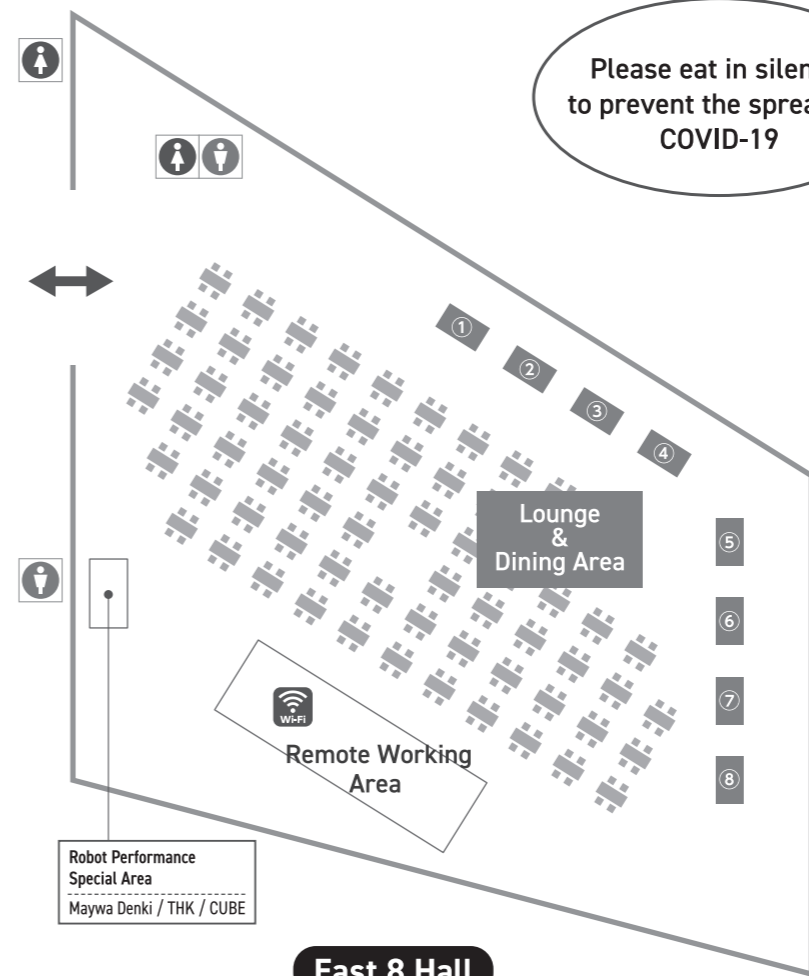

- Industrial Robot Zone (IR)
- Service Robot Zone (SR)
- Lounge

**"The 9th ROBOT AWARD" Joint Exhibition**  
 Venue East 7 Hall  
 "The 9th ROBOT AWARD" -winning robots in industrial and service fields will be jointly exhibited.  
 KEIRIN  
 This award project is supported by KEIRIN (bicycle racing).

**World Robot Summit Special Area**  
 Venue East 7 Hall  
 Organizer Ministry of Economy, Trade and Industry / New Energy and Industrial Technology Development Organization (NEDO)  
 As progressing report for WRS2020 AICHI / WRS2020 FUKUSHIMA, demonstration will be held by participating teams of World Robot Challenge. Also, visitors are able to experience demonstrations.

East 7 Hall

Dining Area (Food Track)

Various kinds of foods including local foods are available! Please take this opportunity.  
 \*Big Sight Card cannot be used.

- Buckwheat Noodles
- Hawaiian Food
- Hot Dog
- Rice ball / Donburi
- Kebab
- Fried Noodles
- Pork Cutlet Rice Bowl
- Wheat Noodles

Please eat in silence to prevent the spread of COVID-19

East 8 Hall

Restaurant information in Tokyo Big Sight