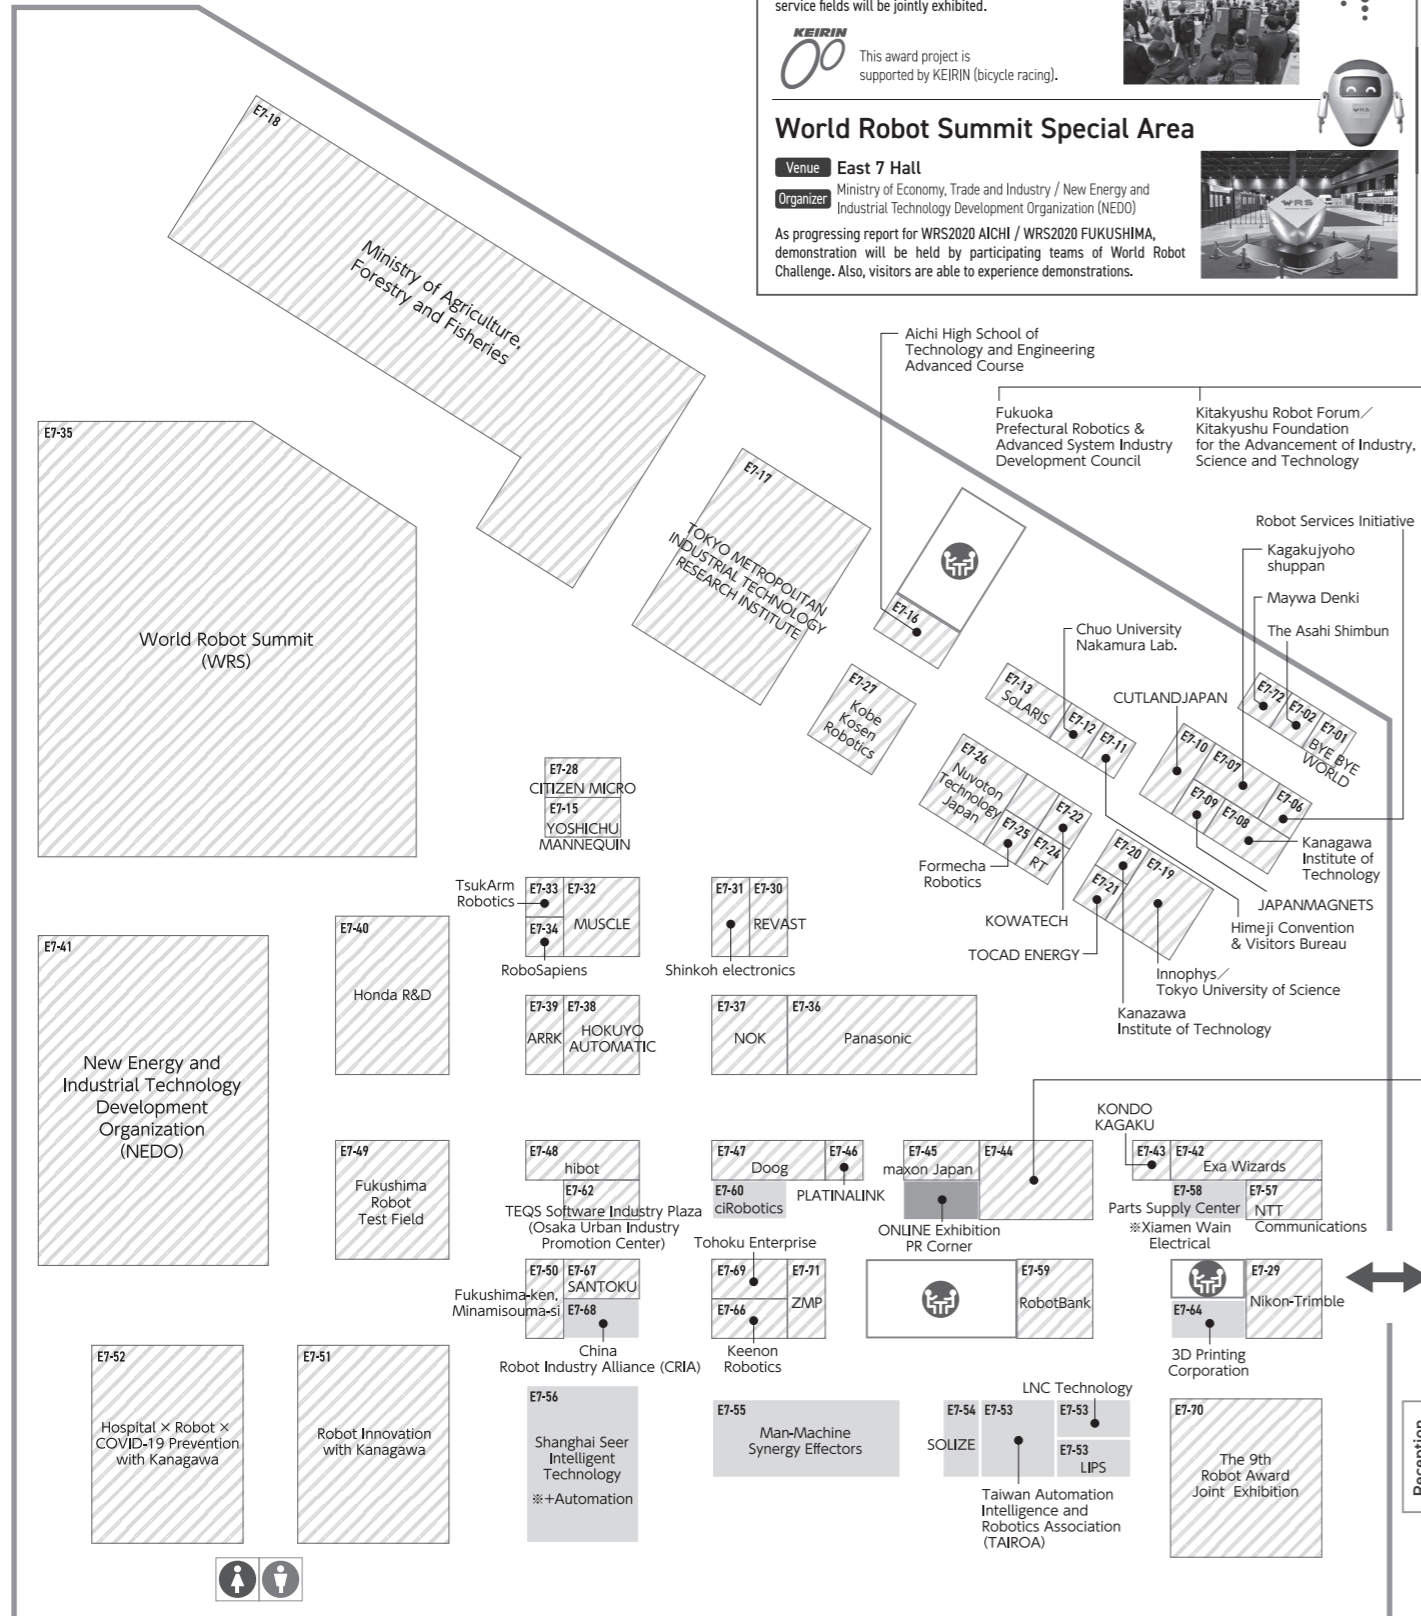

- Industrial Robot Zone (IR)
- Service Robot Zone (SR)
- Lounge

**"The 9th ROBOT AWARD" Joint Exhibition**  
 Venue East 7 Hall  
 "The 9th ROBOT AWARD" -winning robots in industrial and service fields will be jointly exhibited.  
 KEIRIN  
 This award project is supported by KEIRIN (bicycle racing).

**World Robot Summit Special Area**  
 Venue East 7 Hall  
 Organizer Ministry of Economy, Trade and Industry / New Energy and Industrial Technology Development Organization (NEDO)  
 As progressing report for WRS2020 AICHI / WRS2020 FUKUSHIMA, demonstration will be held by participating teams of World Robot Challenge. Also, visitors are able to experience demonstrations.

East 7 Hall

Dining Area (Food Track)

Various kinds of foods including local foods are available! Please take this opportunity.  
 \*Big Sight Card cannot be used.

- Buckwheat Noodles
- Hawaiian Food
- Hot Dog
- Rice ball / Donburi
- Kebab
- Fried Noodles
- Pork Cutlet Rice Bowl
- Wheat Noodles

Please eat in silence to prevent the spread of COVID-19

East 8 Hall

Restaurant information in Tokyo Big Sight