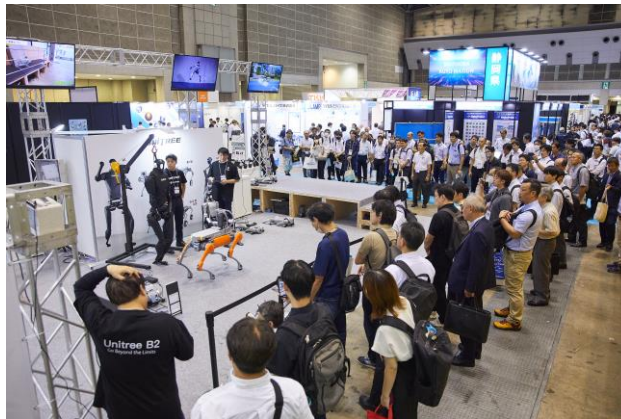

Venue Photo