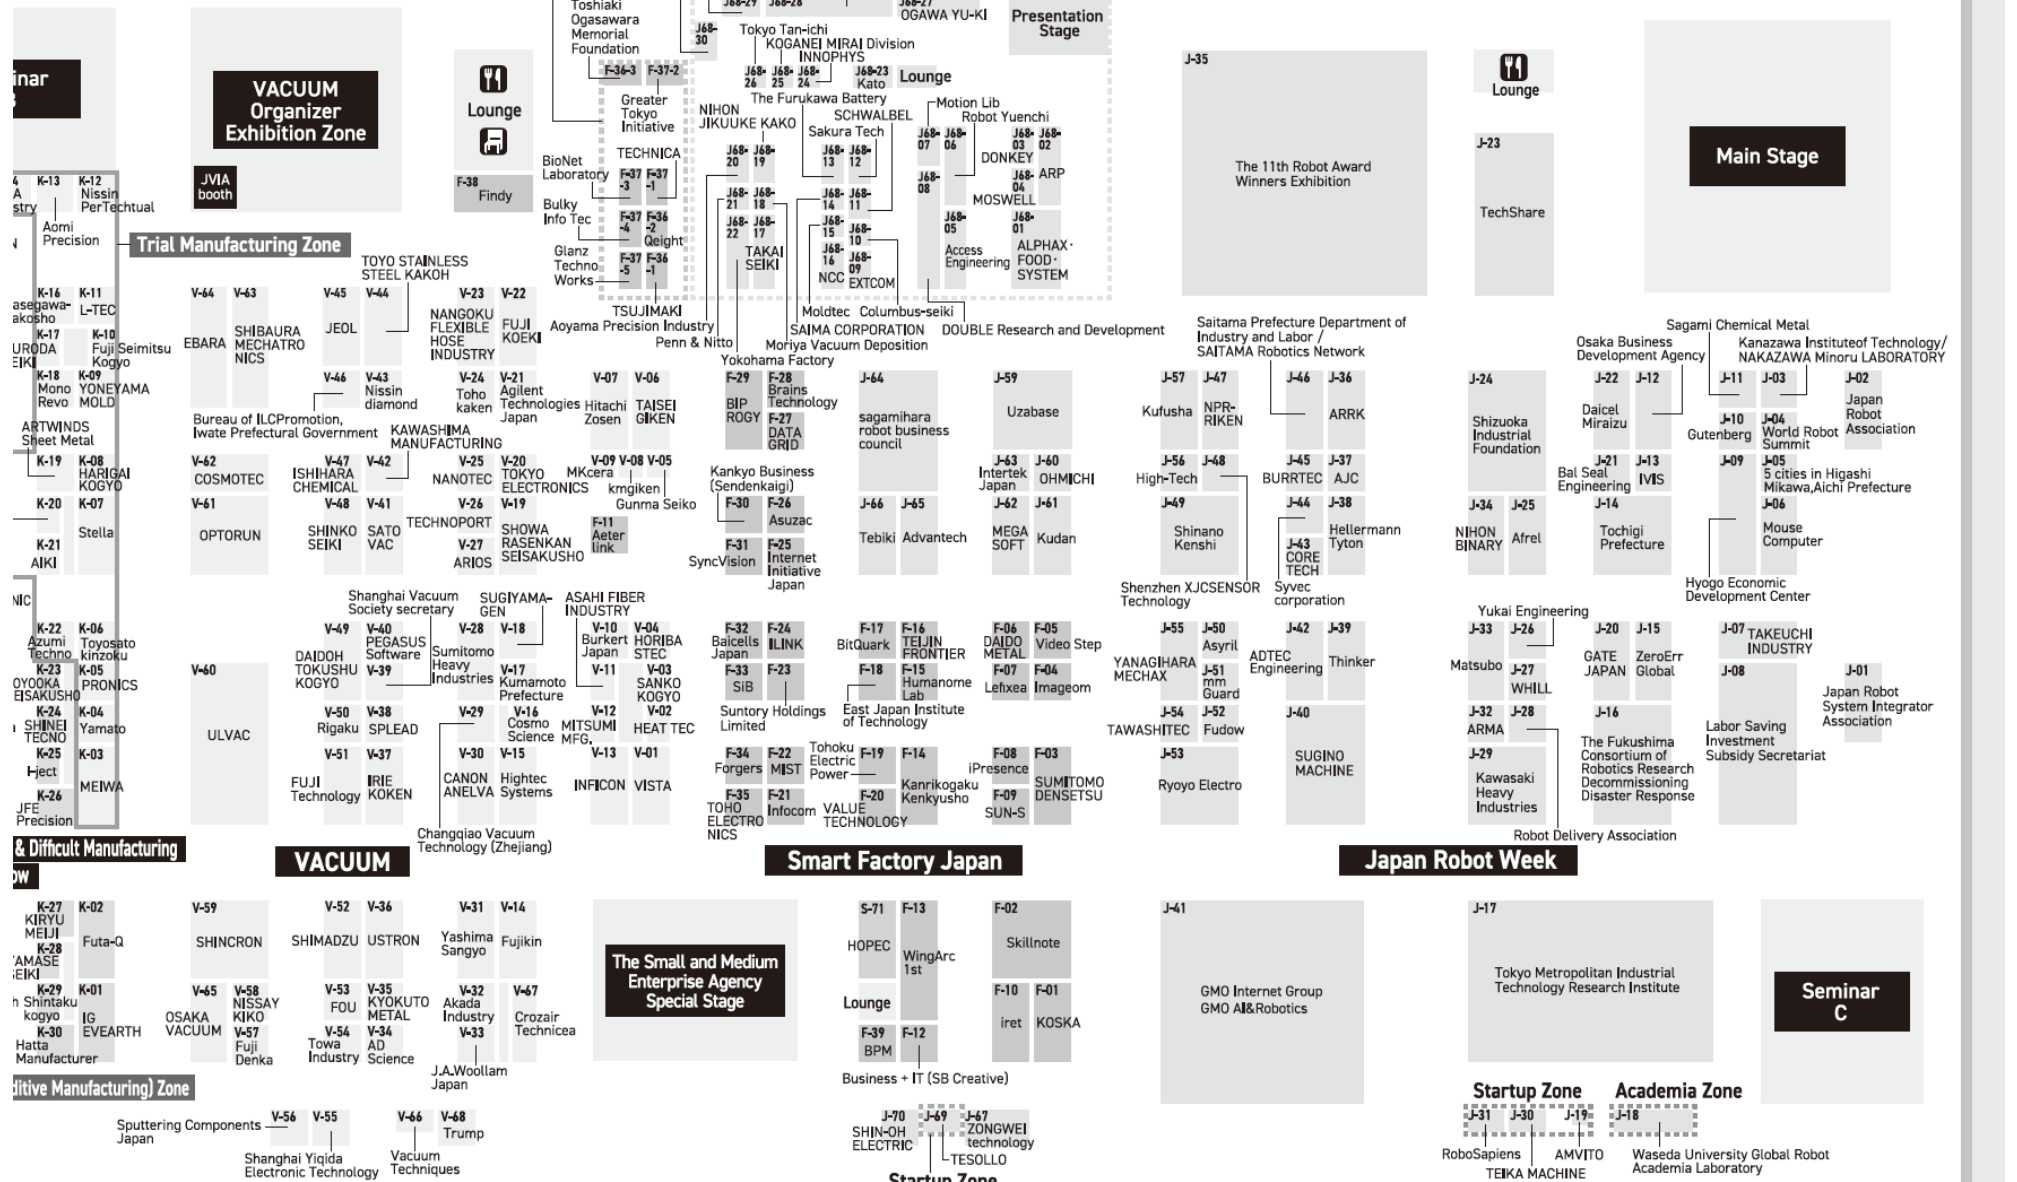

# Floor Map

PAN-EXHIBITION FOR  
**WASH AND CLEAN**

**Japan Robot Week 2024**

**VACUUM**

**SAMPE JAPAN EXHIBITION**

**Smart Factory Japan**

**Date** 2024.9/18 (Wed) ▶ 20 (Fri) 10:00~17:00

**Venue** Tokyo Big Sight East 4·5·6 Halls

*High-Precision &  
Difficult Manufacturing  
Technology Show*

**Surface Structure  
Design Show**

Service Robot/Mechatronics Zone  
GreaterTokyoInitiative Zone

Kanagawa Robot Innovation  
Monodzukuri Pavilion with Kanagawa

VACUUM Organizer  
Exhibition Zone

Main Stage