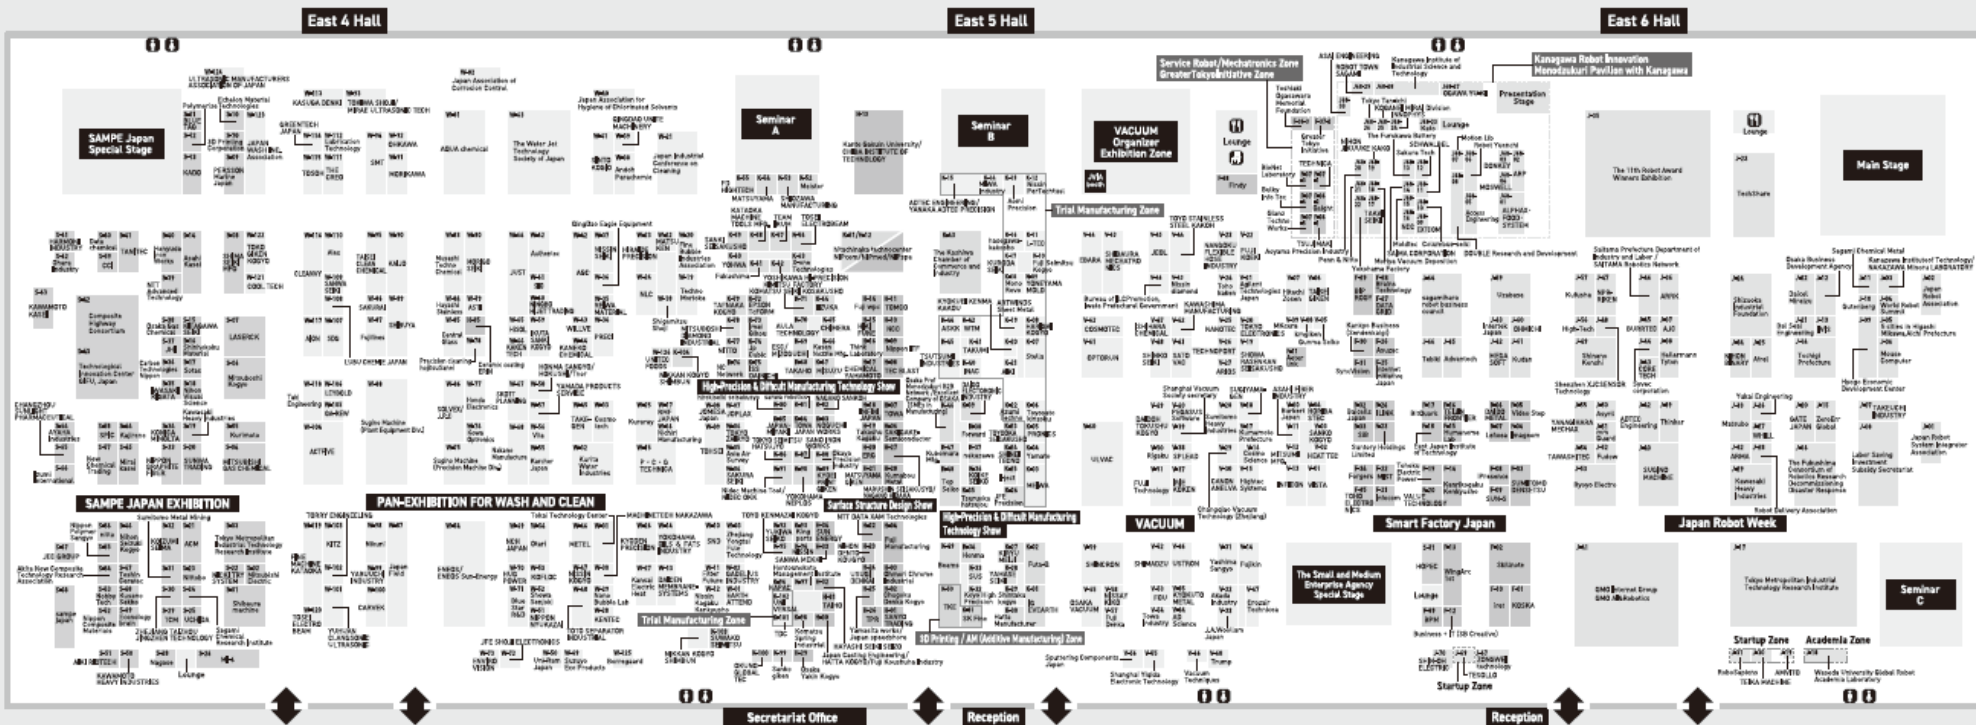

## Surface Structure Design Show 2024

**Organized by** : THE NIKKAN KOGYO SHIMBUN, LTD.

**Fair Scale** : 41 exhibitors, 55 booths

# Floor Map

PAN-EXHIBITION FOR  
**WASH AND CLEAN**

**Japan Robot Week 2024**

**VACUUM**

**SAMPE JAPAN EXHIBITION**

**Smart Factory Japan**

**Date** 2024.9/18 (Wed) ▶ 20 (Fri) 10:00~17:00

**Venue** Tokyo Big Sight East 4·5·6 Halls

*High-Precision &  
Difficult Manufacturing  
Technology Show*

**Surface Structure  
Design Show**

Service Robot/Mechatronics Zone  
GreaterTokyoInitiative Zone

Kanagawa Robot Innovation  
Monodzukuri Pavilion with Kanagawa

VACUUM Organizer  
Exhibition Zone

Main Stage